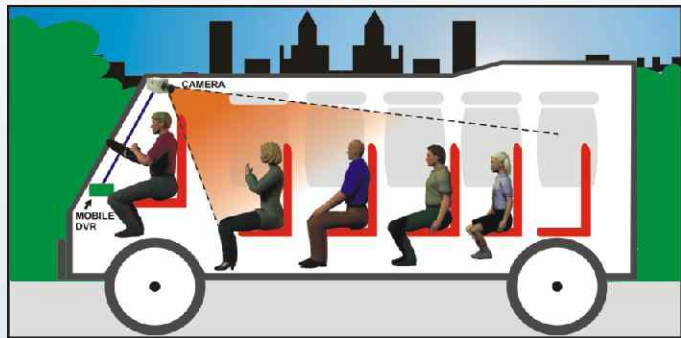

DIGITAL VIDEO RECORDING SYSTEM

DIGITAL VIDEO RECORDER FOR SECURITY SURVEILLANCE
(VCR Replacement)

EDR 110

RC110 (optional)

EDR 110

- Digital Recording provides superior quality images
- Hard-disk hot-swapping capability
- Pre-Alarm image recording
- Compatible with most multiplexers
- Time lapse and real time recording
- Refresh rate up to 60 fields/second (50 fields / second for PAL)
- Quick Search by date/time, alarm events, and recording list
- Fast and slow playback of recorded video in various speeds
- On-screen setup menu and system timer
- Multi-level password protection
- RS-232 communication port / RS485
- Highly stable non-PC based proprietary system
- Built-in-M-JPEG compression/decompression with configurable quality
- Audio recording capability
- Programmed with various time-lapse speeds, Data can be stored in Compact flash card
- Operation status record log.

MOBILE DIGITAL VIDEO RECORDER

EDR110M

The EDR110M is the first full featured digital video recorded designed specifically for use in mobile applications. It features a superior image quality, easy to use VCR-styles controls and a rugged construction that will withstand high levels of vibration and humidity. The EDR110M is ideal for use in bus, cars, police cruisers, or any application requiring a rugged digital recorded.